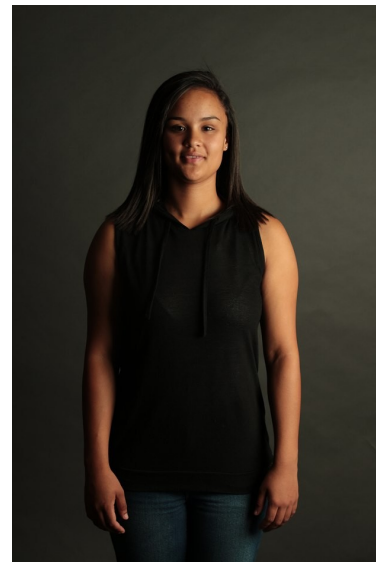

tamia may

infamous | creative
& talent
agency

Height 164cm Bust 92cm D Waist 78cm Hips 95cm Dress 36-38 EU/8-10 UK
Shoe 37 EU/4 UK Hair Brown Eyes Brown

103 Mason's Press
Ravenscraig Road
Woodstock, Cape Town